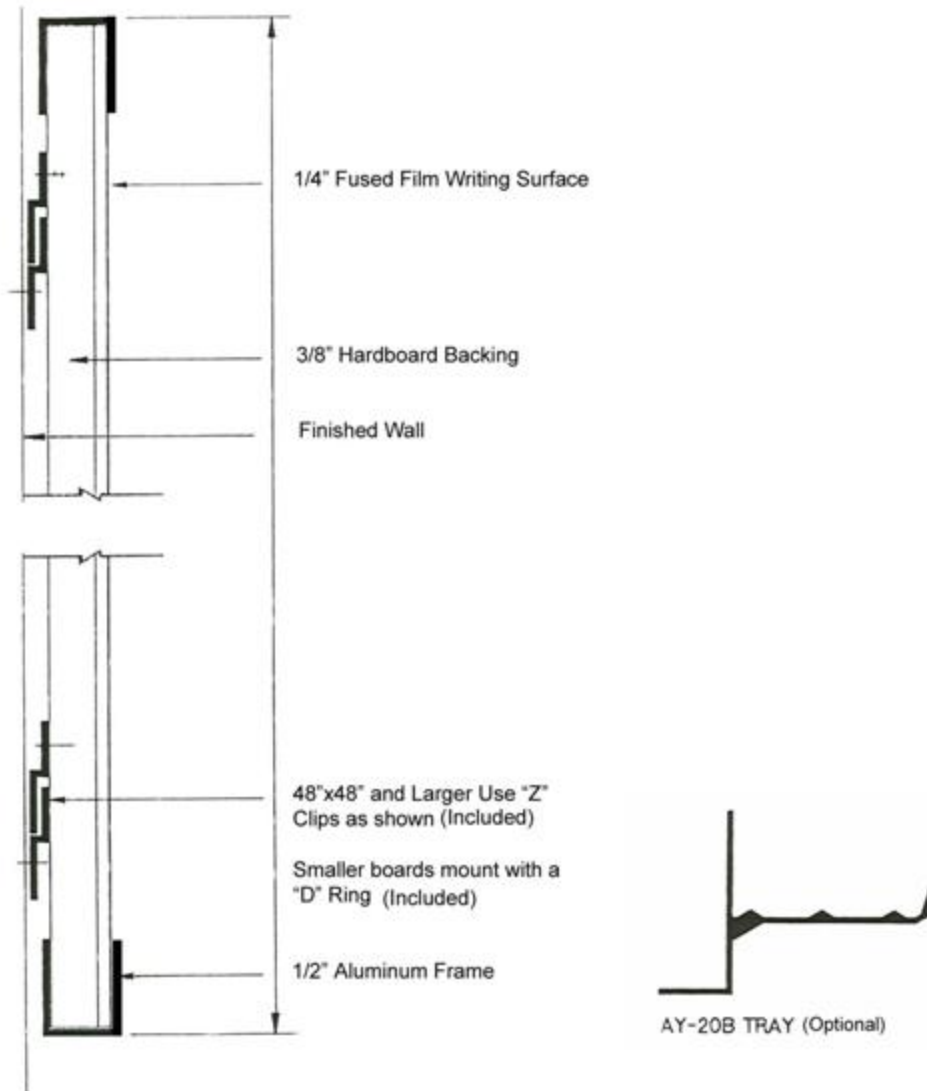

Value Series Frame

The Value Series is designed to meet the needs of those who have limited funds and will not use the writing surface every day. This design is perfect for restaurants, religious groups, fraternal organizations, etc.