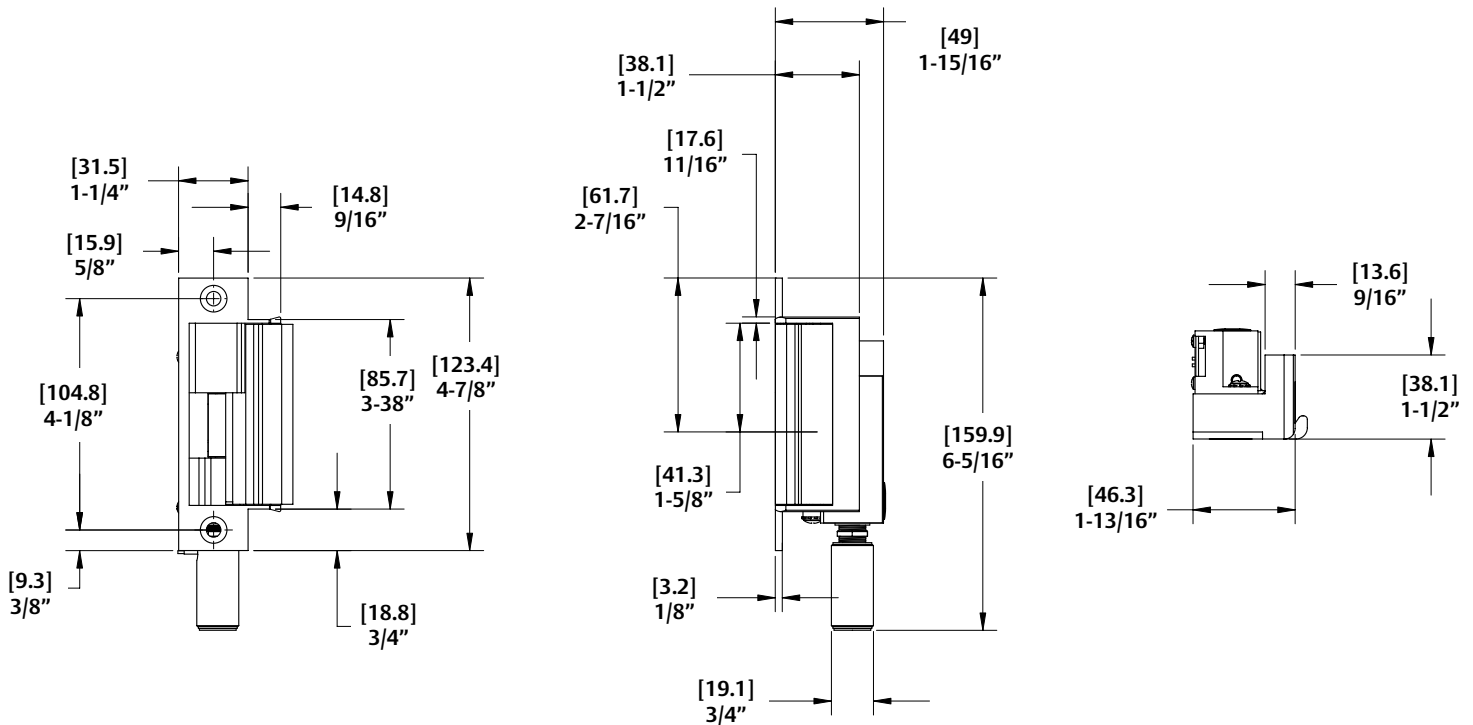

Standard Features

- Tamper resistant, heavy-duty construction
- Constructed entirely of stainless steel for strength and corrosion resistance
- Static strength 1,500 lbs.
- Dynamic strength 70 ft.-lbs.
- Endurance 500,000 cycles
- Horizontally adjustable keeper to allow for door and frame misalignment
- Deadlatch tabs included
- 3/4" keeper depth
- Non-handed
- Fail Secure (standard)
- Plug-in connector
- Full keeper shim
- Five year limited warranty

Optional Features

- Fail Safe
- LBMLCM - Latchbolt & Locking Cam Monitor

Accessories

- 152 - Universal mounting tabs
- 2001 - Plug-in bridge rectifier
- 2001-1 - Wire-in bridge rectifier
- 2004 - ElectroLynx® adapter
- 2005 - SMART Pac II™
- 2006P - Plug-in buzzer
- 2003 - MOV

Finishes

- 630 - Satin stainless steel finish
- 605 - Bright brass finish
- 606 - Satin brass finish
- 612 - Satin bronze finish
- 613 - Bronze toned finish
- 629 - Bright stainless steel finish