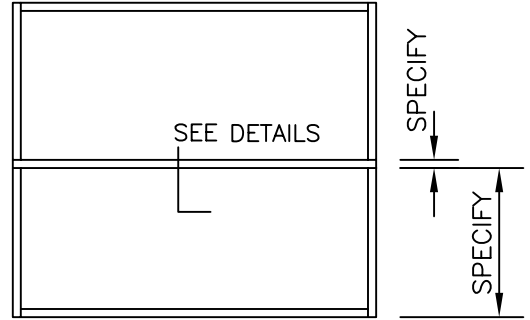

EXTERIOR

CONT. FALSE HORIZONTAL MULLION PLATE

VARIES (1" MIN.)

VARIES

1/8" Ø POP RIVETS (2) PER PLATE & CONTINUOUS TWO SIDED TAPE.

FALSE HORIZONTAL MULLION WHERE MULLION INTERSECTS A BLADE

ELEVATION

EXTERIOR

CONT. FALSE HORIZONTAL MULLION PLATE

VARIES (1" MIN.)

VARIES

1 1/2" x 1" CONT. ANGLE

1/8" Ø POP RIVETS (2) PER PLATE & CONTINUOUS TWO SIDED TAPE.

FALSE HORIZONTAL MULLION WHERE MULLION DOES NOT INTERSECT A BLADE