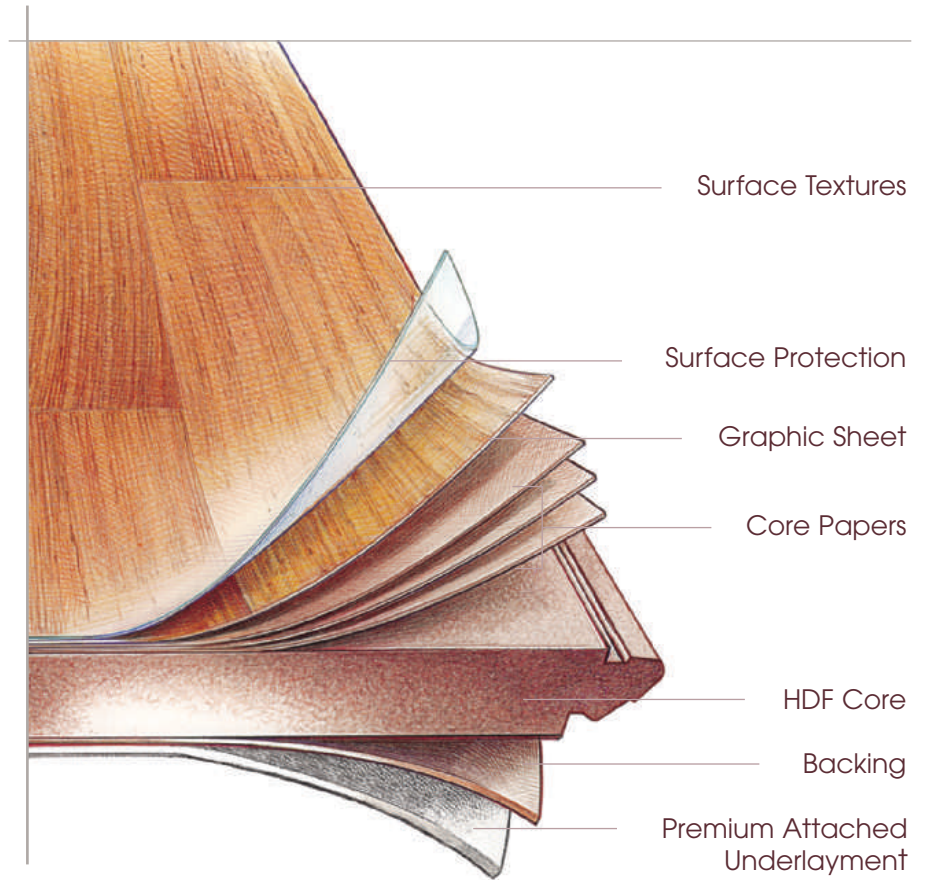

Dark Oak

Seaside Pine

Exotic Fruitwood

Salted Lapacho

Chalked Oak

Carbonized
Oak

Feature Definitions

AccuWood Textures™
Ultra-realistic textures that provide the look and feel of authentic hardwood, ceramic tile or stone.

All Over Texture
Texture is randomly embossed in the flooring surface during the production process, giving Pergo floors their unique and natural look.

Micro-Beveled Edges
An eased edge to deliver the most realistic character of authentic hardwood.

Premium Attached Underlayment
Premium attached underlayment makes installation easier and provides the truest natural sound.

There's Only One Pergo®

Whether you choose classic or exotic, plank or tile, you can rest assured that your Pergo floor will perform. All floors feature superior surface protection and Pergo's dual-locking joints for easy installation and tight, strong seams.

Pergo premium laminate floors meet quality ANSI standards set by the North American Laminate Flooring Association.

Why Pergo?

Genuine Pergo is durable and looks as great as it performs. And its easy maintenance can't be beat.