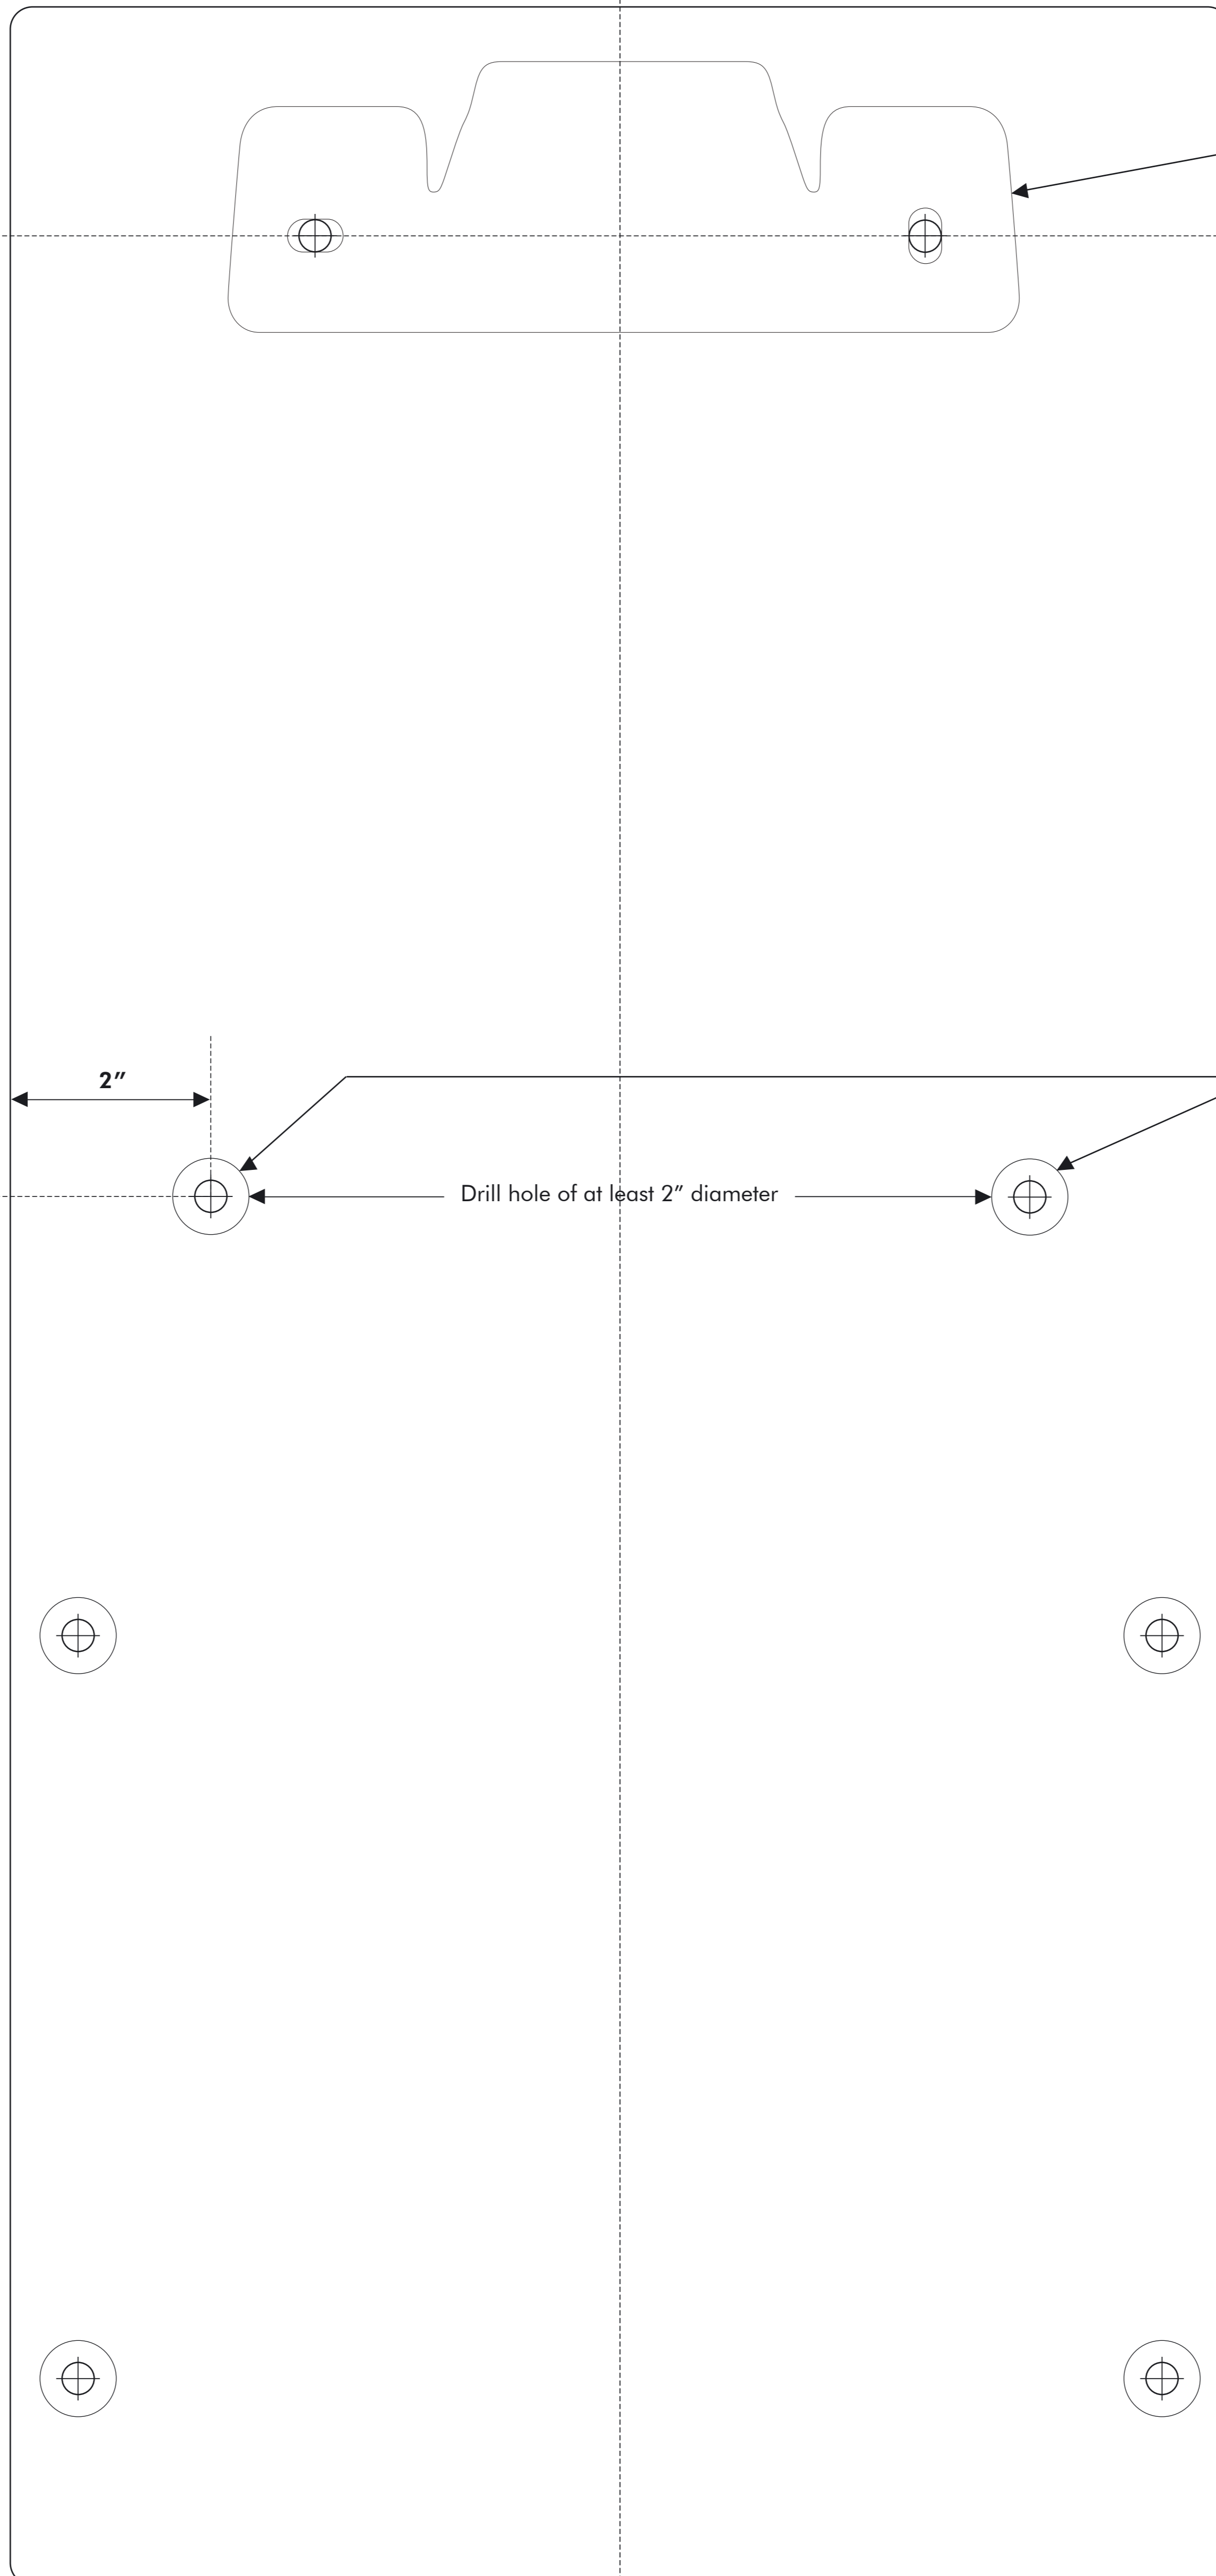

**Dyson Airblade™ hand dryer wall mounting template
to be used in conjunction with Owner's Manual.**

For information on how to install The Airblade™ hand dryer
please refer to the Owner's Manual or call 1-888-Dyson-AB

39" adult height
36" women's adult height
32" child/wheelchair user height

Height measurements are
from the floor

29 1/2" adult height
26 1/2" women's adult height
22 1/2" child/wheelchair user height

Mounting bracket

Note:
Minimum recommended wall anchor
size is 1/4".

Electrical entrance connection
Only use one of the cable
entrance locations