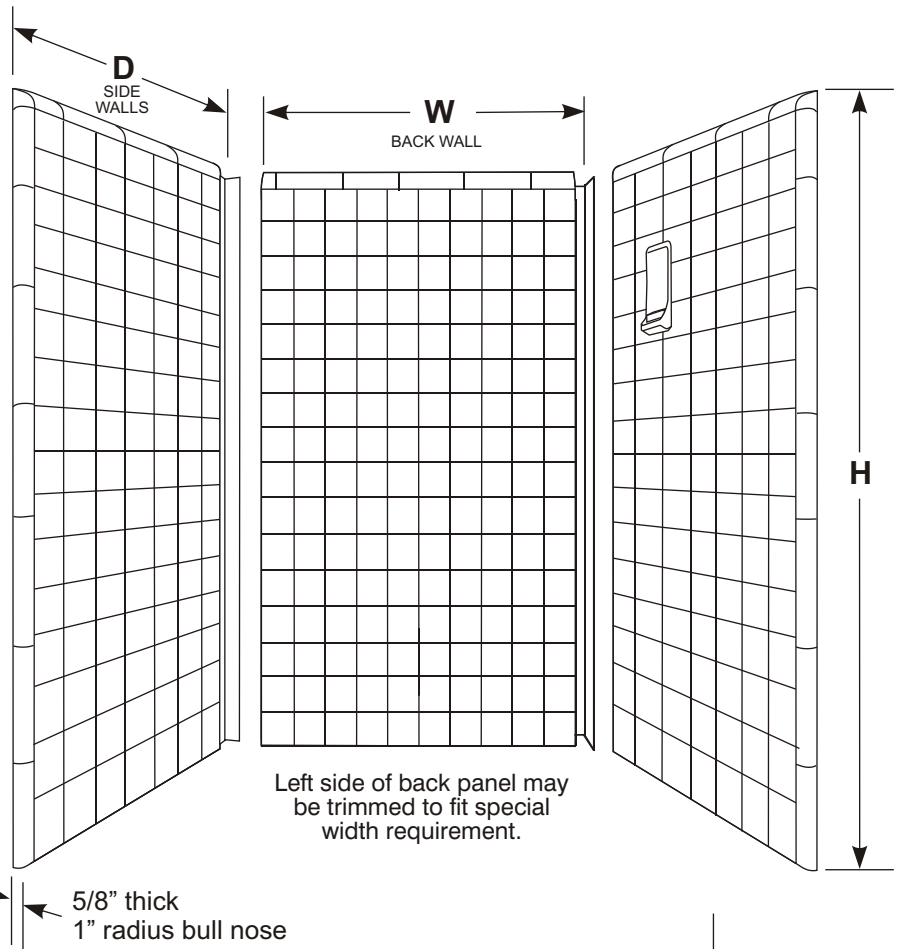

SA Series 3-Wall Shower Enclosures

All AmeriWall panels are 5/8" thick with 1" radius bullnose

Soap Dish

W 7" x H 12"

Standard location is approximately 6" to 6½" from the inside corner and 52" from the bottom of the side panel on which the fixtures will be located.

MODEL	W*	D	H
5034SA	50½"	33¾"	71¼" or 83"
5036SA	50½"	35¼"	71¼" or 83"
5040SA	50½"	40"	71¼" or 83"
6030SA	60"	30"	71¼" or 83"
6032SA	60"	32"	71¼" or 83"
6034SA	60"	33¾"	71¼" or 83"
6036SA	60"	35¼"	71¼" or 83"
6040SA	60"	40"	71¼" or 83"

* Trimmable on left side of back wall to fit special width requirements.

SA Series 2-Wall Shower Enclosures

All AmeriWall panels are 5/8" thick with 1" radius bullnose

Soap Dish

W 7" x H 12"

Standard location is 6" to 6½" from the inside corner and 52" from the bottom of the right or left side panel.

MODEL	D	H
3600SA	35¼"	71¼" or 83"
3700SA	37"	71¼" or 83"
3800SA	38"	71¼" or 83"
4000SA	40"	71¼" or 83"

Note: Final height and width dimensions of the delivered product shall be within reasonable tolerances of the quoted height and width dimensions.