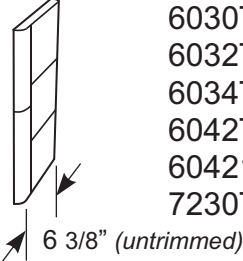

AmeriWall™

TA Series 3-Wall Bath Enclosures

All AmeriWall panels are 5/8" thick with 1" radius bullnose.

Soap Dish

W 6 3/4" x H 5 1/2"
Standard location is at the center of back panel 6" from the bottom.

MODEL	W*	D	H
6030TA	60"	28 1/4"	57 1/4" only
6030TA	60"	30"	61 1/2", 71 1/4" & 83"
6032TA	60"	32"	61 1/2", 71 1/4" & 83"
6034TA	60"	33 3/4"	61 1/2", 71 1/4" & 83"
6042TA	60"	41 1/4"	57 1/2", 71 1/4" & 83"
604215TA	60"	41 1/4"	15" only
7230TA	72"	29 1/4"	57 1/4" only

* Trimmable on left side of back wall and left side of right side wall only.

AmeriWall

TA and TG Series Leg Kits

Leg kits are included with all models with side panels wider than 30".

Leg kits are shipped as a single piece 6 1/4" x 42 1/4" and must be cut and trimmed to fit.

MODEL	W	D*	H
6034TG	58 1/4"	33 3/4"	61 1/2", 71 1/4" & 83"

* Inside edge of side panels trimmable

Note: Final height and width dimensions of the delivered product shall be within reasonable tolerances of the quoted height and width dimensions.

AmeriWall

TG Series 3-Wall Bath Enclosures

All AmeriWall panels are 5/8" thick with 1" radius bullnose.

Soap Dish

W 6 3/4" x H 5 1/2"
Standard location is at the center of back panel 6" from the bottom.