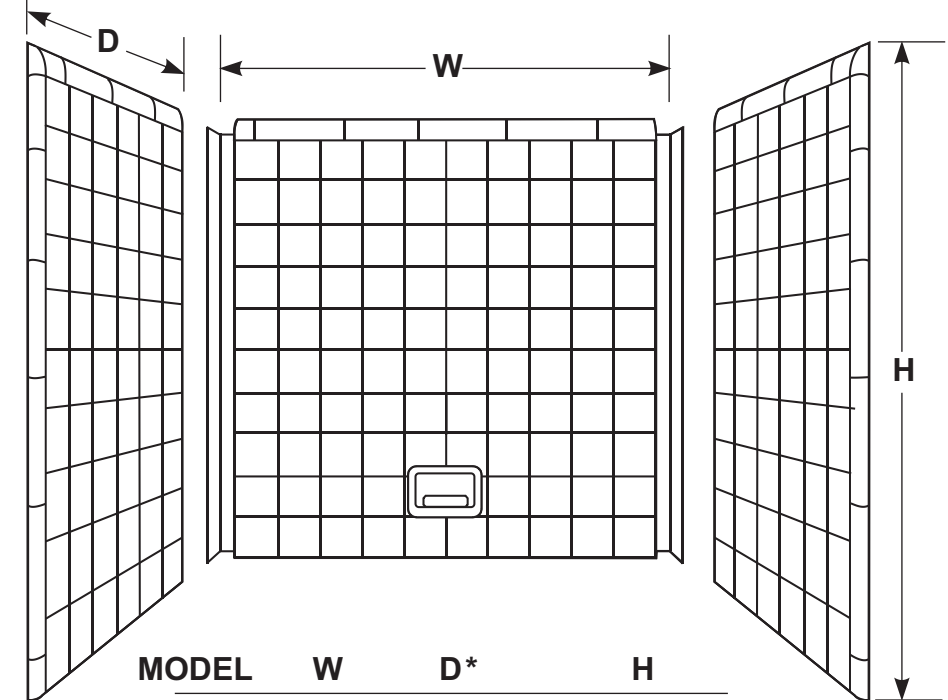

AmeriWall™

TA Series 3-Wall Bath Enclosures

All AmeriWall panels are 5/8" thick with 1" radius bullnose.

Soap Dish

W 6 3/4" x H 5 1/2"
Standard location is at the center of back panel 6" from the bottom.

MODEL	W*	D	H
6030TA	60"	28 1/4"	57 1/4" only
6030TA	60"	30"	61 1/2", 71 1/4" & 83"
6032TA	60"	32"	61 1/2", 71 1/4" & 83"
6034TA	60"	33 3/4"	61 1/2", 71 1/4" & 83"
6042TA	60"	41 1/4"	57 1/2", 71 1/4" & 83"
604215TA	60"	41 1/4"	15" only
7230TA	72"	29 1/4"	57 1/4" only

* Trimmable on left side of back wall and left side of right side wall only.

AmeriWall

TA and TG Series Leg Kits

Leg kits are included with all models with side panels wider than 30".

Leg kits are shipped as a single piece 6 1/4" x 42 1/4" and must be cut and trimmed to fit.

MODEL	W	D*	H
6034TG	58 1/4"	33 3/4"	61 1/2", 71 1/4" & 83"

* Inside edge of side panels trimmable

Note: Final height and width dimensions of the delivered product shall be within reasonable tolerances of the quoted height and width dimensions.

AmeriWall

TG Series 3-Wall Bath Enclosures

All AmeriWall panels are 5/8" thick with 1" radius bullnose.

Soap Dish

W 6 3/4" x H 5 1/2"
Standard location is at the center of back panel 6" from the bottom.