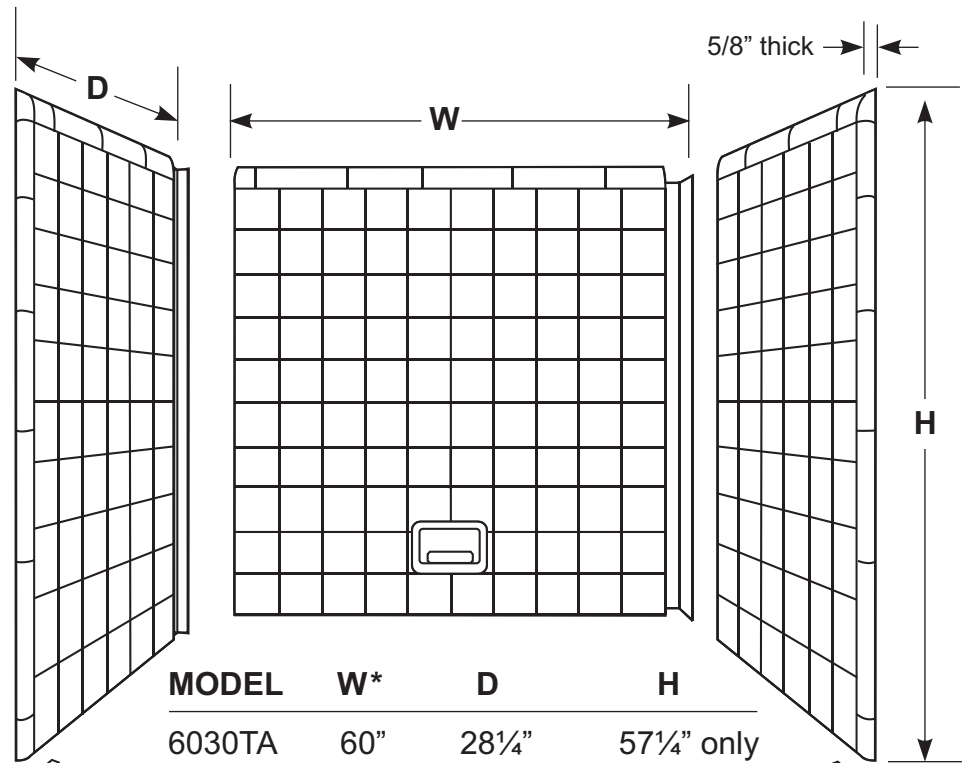

AmeriWall™

TA Series 3-Wall Bath Enclosures

All AmeriWall panels are 5/8" thick with 1" radius bullnose.

Soap Dish

W 6 3/4" x H 5 1/2"
Standard location is at the center of back panel 6" from the bottom.

MODEL	W*	D	H
6030TA	60"	28 1/4"	57 1/4" only
6030TA	60"	30"	61 1/2", 71 1/4" & 83"
6032TA	60"	32"	61 1/2", 71 1/4" & 83"
6034TA	60"	33 3/4"	61 1/2", 71 1/4" & 83"
6042TA	60"	41 1/4"	57 1/2", 71 1/4" & 83"
604215TA	60"	41 1/4"	15" only
7230TA	72"	29 1/4"	57 1/4" only

* Trimmable on left side of back wall and left side of right side wall only.

AmeriWall

TA and TG Series Leg Kits

Leg kits are included with all models with side panels wider than 30".

Leg kits are shipped as a single piece 6 1/4" x 42 1/4" and must be cut and trimmed to fit.

MODEL	W	D*	H
6034TG	58 1/4"	33 3/4"	61 1/2", 71 1/4" & 83"

* Inside edge of side panels trimmable

Note: Final height and width dimensions of the delivered product shall be within reasonable tolerances of the quoted height and width dimensions.

AmeriWall

TG Series 3-Wall Bath Enclosures

All AmeriWall panels are 5/8" thick with 1" radius bullnose.

Soap Dish

W 6 3/4" x H 5 1/2"
Standard location is at the center of back panel 6" from the bottom.