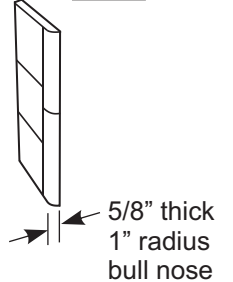

AmeriWall™

TA Series 3-Wall Bath Enclosures

All AmeriWall panels are 5/8" thick with 1" radius bullnose.

Soap Dish

W 6 3/4" x H 5 1/2"
Standard location is at the center of back panel 6" from the bottom.

MODEL	W*	D	H
6030TA	60"	28 1/4"	57 1/4" only
6030TA	60"	30"	61 1/2", 71 1/4" & 83"
6032TA	60"	32"	61 1/2", 71 1/4" & 83"
6034TA	60"	33 3/4"	61 1/2", 71 1/4" & 83"
6042TA	60"	41 1/4"	57 1/2", 71 1/4" & 83"
604215TA	60"	41 1/4"	15" only
7230TA	72"	29 1/4"	57 1/4" only

* Trimmable on left side of back wall and left side of right side wall only.

AmeriWall

TA and TG Series Leg Kits

Leg kits are included with all models with side panels wider than 30".

Leg kits are shipped as a single piece 6 1/4" x 42 1/4" and must be cut and trimmed to fit.

MODEL	W	D*	H
6034TG	58 1/4"	33 3/4"	61 1/2", 71 1/4" & 83"

* Inside edge of side panels trimmable

Note: Final height and width dimensions of the delivered product shall be within reasonable tolerances of the quoted height and width dimensions.

AmeriWall

TG Series 3-Wall Bath Enclosures

All AmeriWall panels are 5/8" thick with 1" radius bullnose.

Soap Dish

W 6 3/4" x H 5 1/2"
Standard location is at the center of back panel 6" from the bottom.