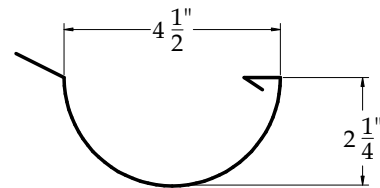

Crescent

Crescent Bullnose

Crescent Legacy

Crescent Cirrus

Crescent Oasis

5" California

7" California

7" Tile California

Tiburon

Deep Mission

Mission

Modern and Commercial Gutter Profiles  
Any Design, Any Gauge, Any Size - up to 20' lengths