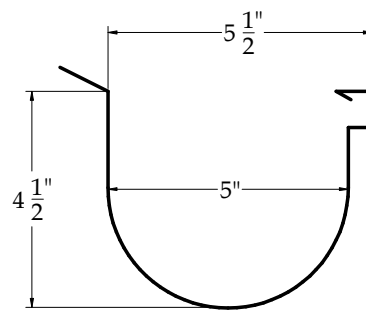

Crescent

Crescent Bullnose

Crescent Legacy

Crescent Cirrus

Crescent Oasis

5" California

7" California

7" Tile California

Tiburon

Deep Mission

Mission

Modern and Commercial Gutter Profiles  
Any Design, Any Gauge, Any Size - up to 20' lengths