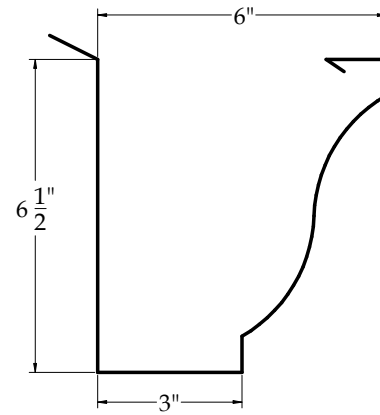

Eclipse Millennium

U.S. Design Patent No. US D454,180 S

Contour Riviera

California Dreamin'

Contour Malibu

Tile Profile

Contour Tahoe

Crescent Crown

Tiburon

Deep Mission

Mission

Modern and Commercial Gutter Profiles  
Any Design, Any Gauge, Any Size - up to 20' lengths