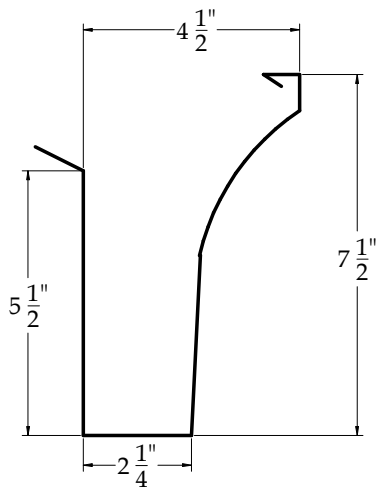

Tile Profile