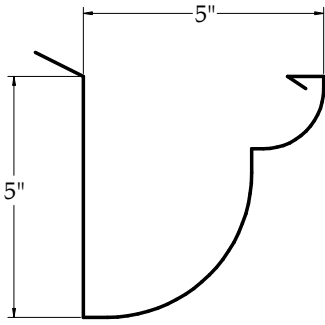

Eclipse Millennium

U.S. Design Patent No. US D454,180 S

Contour Riviera

California Dreamin'

Contour Malibu

Tile Profile

Contour Tahoe

Crescent Crown

Tiburon

Deep Mission

Mission

Modern and Commercial Gutter Profiles  
Any Design, Any Gauge, Any Size - up to 20' lengths