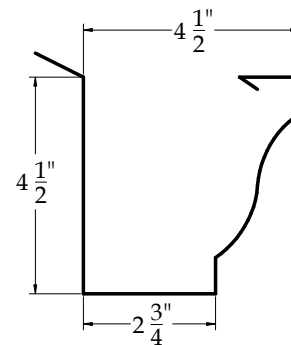

Contour Tahoe