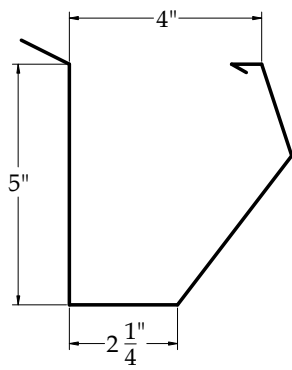

5" California