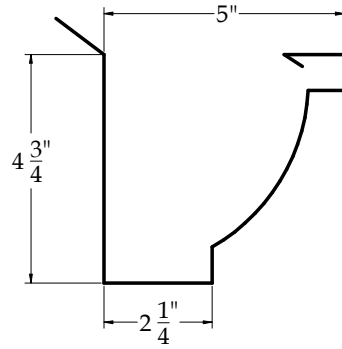

Crescent Legacy