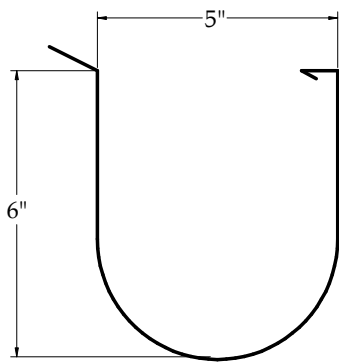

Crescent

Crescent Bullnose

Crescent Legacy

Crescent Cirrus

Crescent Oasis

5" California

7" California

7" Tile California

Tiburon

Deep Mission

Mission

Modern and Commercial Gutter Profiles  
Any Design, Any Gauge, Any Size - up to 20' lengths