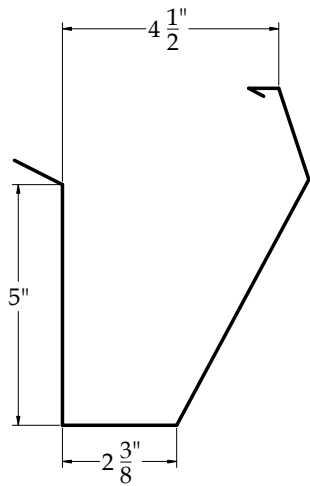

7" Tile California