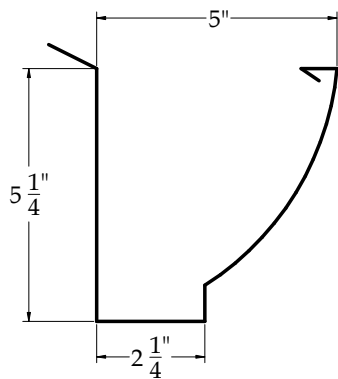

Crescent Cirrus