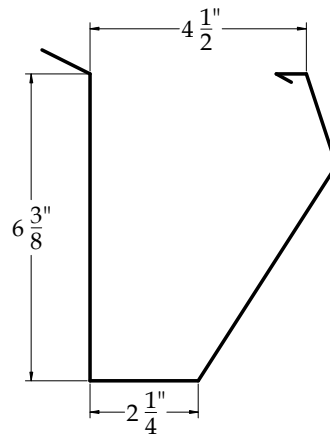

7" California