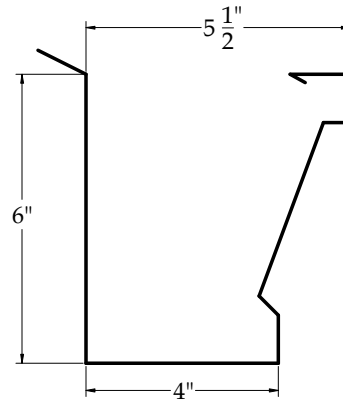

Tiburon

Deep Mission

Mission

Modern and Commercial Gutter Profiles  
Any Design, Any Gauge, Any Size - up to 20' lengths