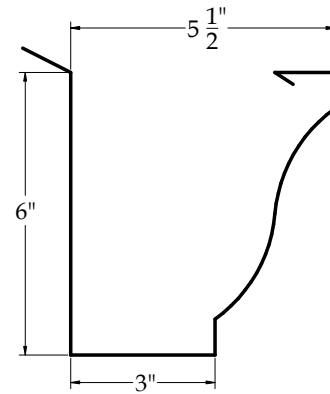

Contour Malibu