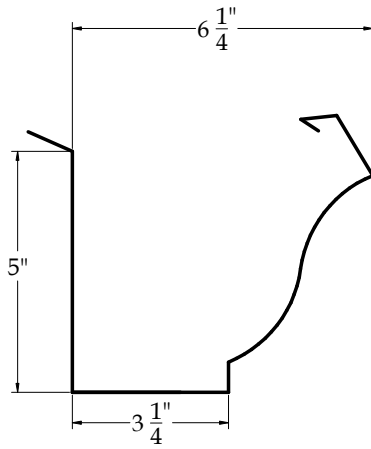

Eclipse Millennium

U.S. Design Patent No. US D454,180 S

Contour Riviera

California Dreamin'

Contour Malibu

Tile Profile

Contour Tahoe

Crescent Crown

Tiburon

Deep Mission

Mission

Modern and Commercial Gutter Profiles  
Any Design, Any Gauge, Any Size - up to 20' lengths