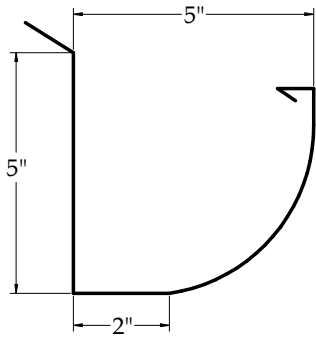

Crescent Bullnose