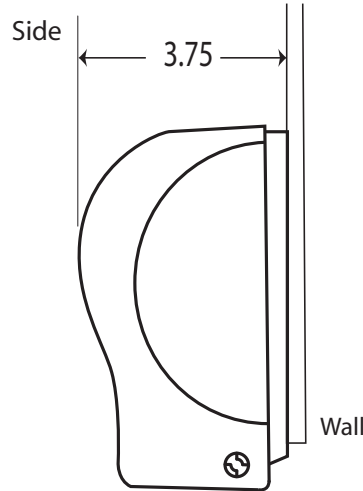

Georgia-Pacific™ Air Freshener Dispenser specification and mounting sheet

Gel Tub Loading:

1. Remove pull tab cover on gel tub by pulling round tab up and out.
2. Place gel tub on the bottom two support ribs. **Note:** the gel tub must be placed in open end up.
3. Close cover

Overall Dimensions:
Dispenser: 3.5" W x 7" H x 3.75" D

Overall Weight:
Dispenser: 0.56 lbs (0.3kg)

Capacity / Refill:
30 grams of Pacific Garden™ air freshener gel product.

Specifications:

For SKU # 53256, 53257 & 53287, the cover of the dispenser is constructed of high impact acrylic. For SKU # 53258, the cover of the dispenser is constructed of ABS with a decorative metal applique on the front surface. The back housing of the dispenser is constructed of ABS. The dispenser operates with 1 D-cell alkaline battery.

Mounting:

Position dispenser so the bottom is at least 7' from the floor. Remove backing from the adhesive tape and apply firm pressure. Screws can also be installed if additional support is required.

For questions or comments, please call
1-866-HELLO GP (435-5647)