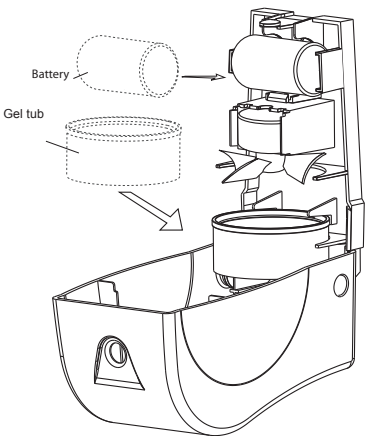

Georgia-Pacific™ Air Freshener Dispenser specification and mounting sheet

Gel Tub Loading:

1. Remove pull tab cover on gel tub by pulling round tab up and out.
2. Place gel tub on the bottom two support ribs. **Note:** the gel tub must be placed in open end up.
3. Close cover

Overall Dimensions:
Dispenser: 3.5" W x 7" H x 3.75" D

Overall Weight:
Dispenser: 0.56 lbs (0.3kg)

Capacity / Refill:
30 grams of Pacific Garden™ air freshener gel product.

Specifications:

For SKU # 53256, 53257 & 53287, the cover of the dispenser is constructed of high impact acrylic. For SKU # 53258, the cover of the dispenser is constructed of ABS with a decorative metal applique on the front surface. The back housing of the dispenser is constructed of ABS. The dispenser operates with 1 D-cell alkaline battery.

Mounting:

Position dispenser so the bottom is at least 7' from the floor. Remove backing from the adhesive tape and apply firm pressure. Screws can also be installed if additional support is required.

For questions or comments, please call
1-866-HELLO GP (435-5647)