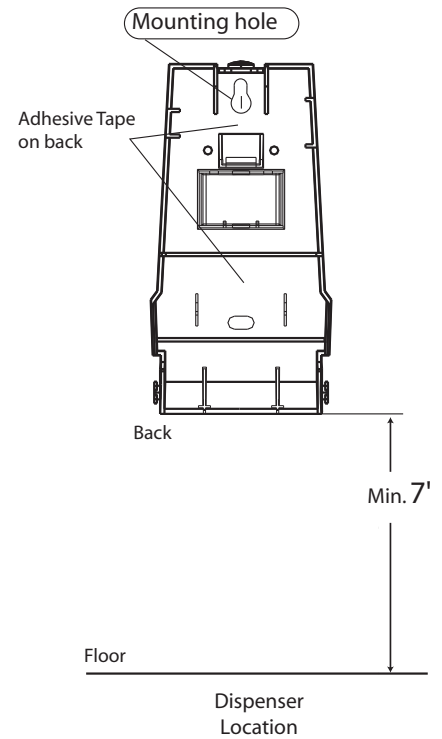

Georgia-Pacific™ Air Freshener Dispenser specification and mounting sheet

Gel Tub Loading:

1. Remove pull tab cover on gel tub by pulling round tab up and out.
2. Place gel tub on the bottom two support ribs. **Note:** the gel tub must be placed in open end up.
3. Close cover

Overall Dimensions:
Dispenser: 3.5" W x 7" H x 3.75" D

Overall Weight:
Dispenser: 0.56 lbs (0.3kg)

Capacity / Refill:
30 grams of Pacific Garden™ air freshener gel product.

Specifications:

For SKU # 53256, 53257 & 53287, the cover of the dispenser is constructed of high impact acrylic. For SKU # 53258, the cover of the dispenser is constructed of ABS with a decorative metal applique on the front surface. The back housing of the dispenser is constructed of ABS. The dispenser operates with 1 D-cell alkaline battery.

Mounting:

Position dispenser so the bottom is at least 7' from the floor. Remove backing from the adhesive tape and apply firm pressure. Screws can also be installed if additional support is required.

For questions or comments, please call
1-866-HELLO GP (435-5647)