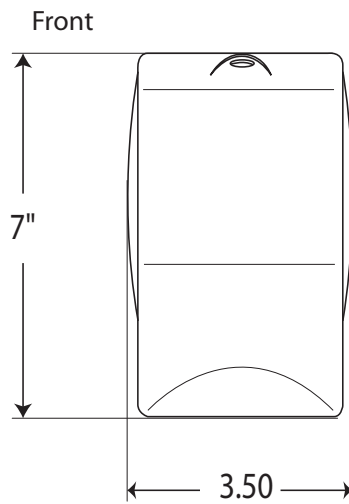

Georgia-Pacific™ Air Freshener Dispenser specification and mounting sheet

Gel Tub Loading:

1. Remove pull tab cover on gel tub by pulling round tab up and out.
2. Place gel tub on the bottom two support ribs. **Note:** the gel tub must be placed in open end up.
3. Close cover

Overall Dimensions:
Dispenser: 3.5" W x 7" H x 3.75" D

Overall Weight:
Dispenser: 0.56 lbs (0.3kg)

Capacity / Refill:
30 grams of Pacific Garden™ air freshener gel product.

Specifications:

For SKU # 53256, 53257 & 53287, the cover of the dispenser is constructed of high impact acrylic. For SKU # 53258, the cover of the dispenser is constructed of ABS with a decorative metal applique on the front surface. The back housing of the dispenser is constructed of ABS. The dispenser operates with 1 D-cell alkaline battery.

Mounting:

Position dispenser so the bottom is at least 7' from the floor. Remove backing from the adhesive tape and apply firm pressure. Screws can also be installed if additional support is required.

For questions or comments, please call
1-866-HELLO GP (435-5647)